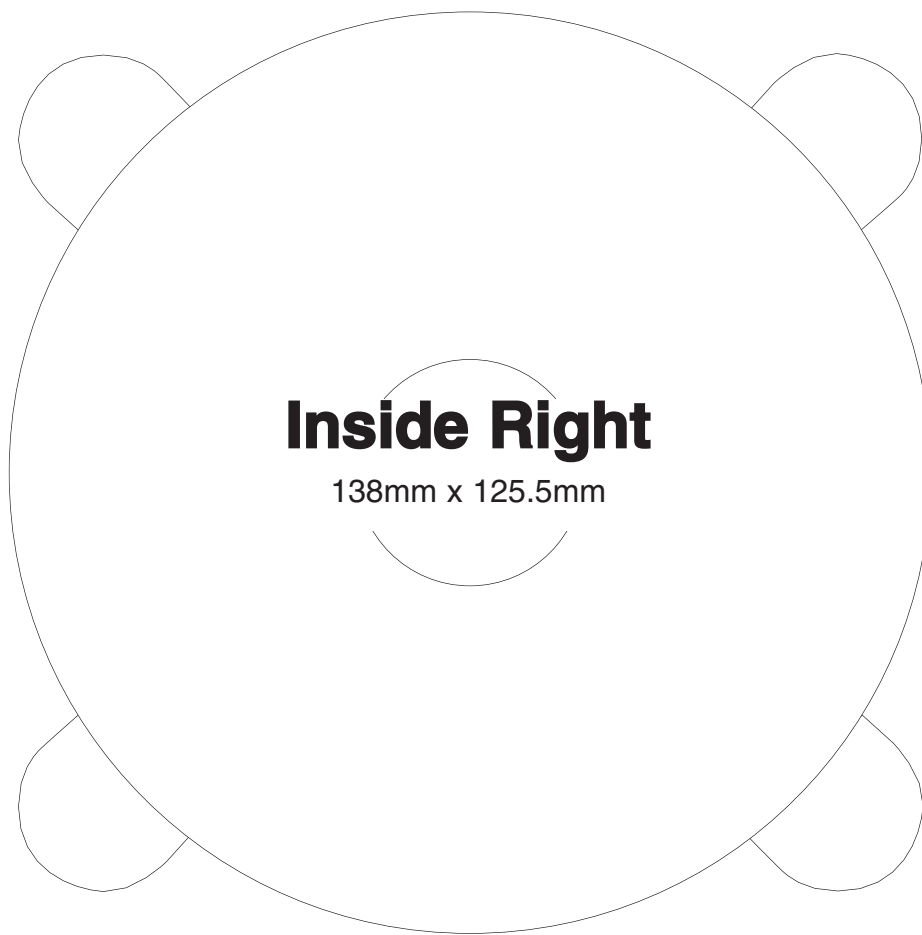

## Back Cover

139.5mm x 125.5mm

## Front Cover

139.5mm x 125.5mm

SPINE 7.5mm x 125.5mm

Tray Placed Here

## Inside Right

138mm x 125.5mm

## Inside Left

138mm x 125.5mm

(4PAN1TAPK.E1) 4 Panel Digipak